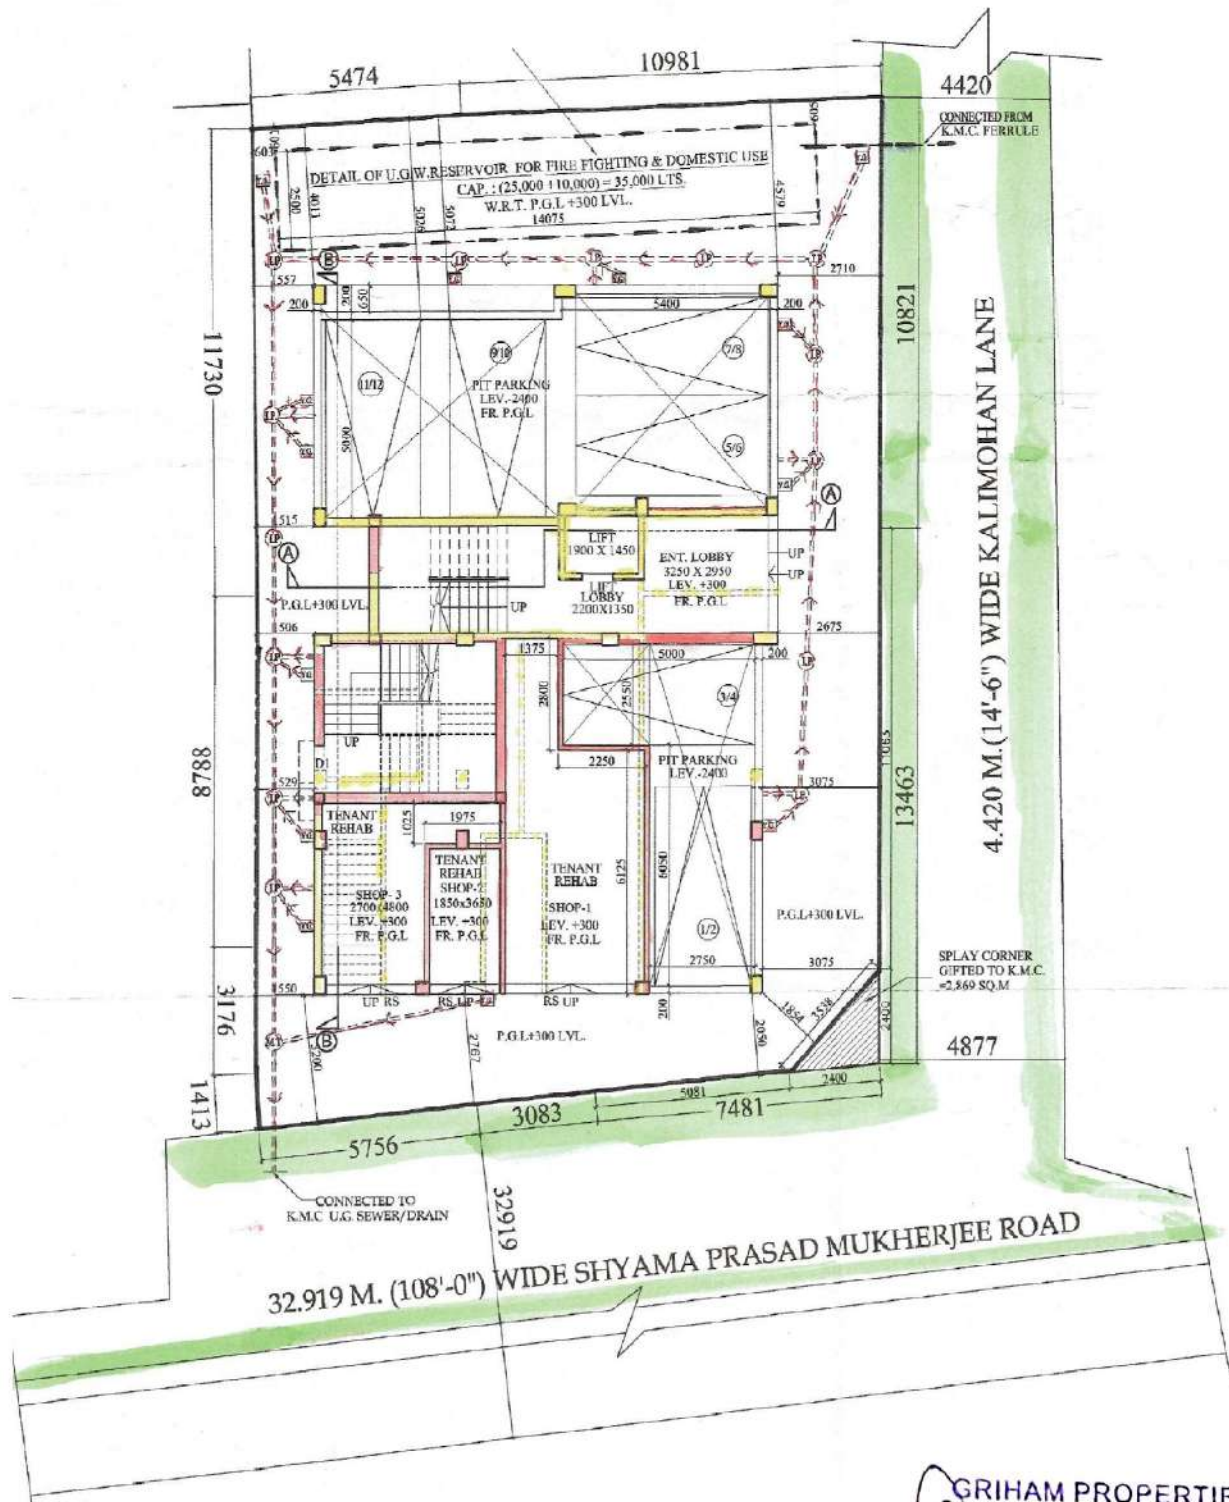

**PROPOSED PROJECT AT Premises No-13, Shyama Prosad Mukherjee Road, Ward No-72, Borough-VIII, under Kolkata Municipal Corporation, P.O. & P.S.- Bhowanipore, Kolkata-700025**

**LATITUDE : 22.532206**  
**LONGITUDE : 88.343441**